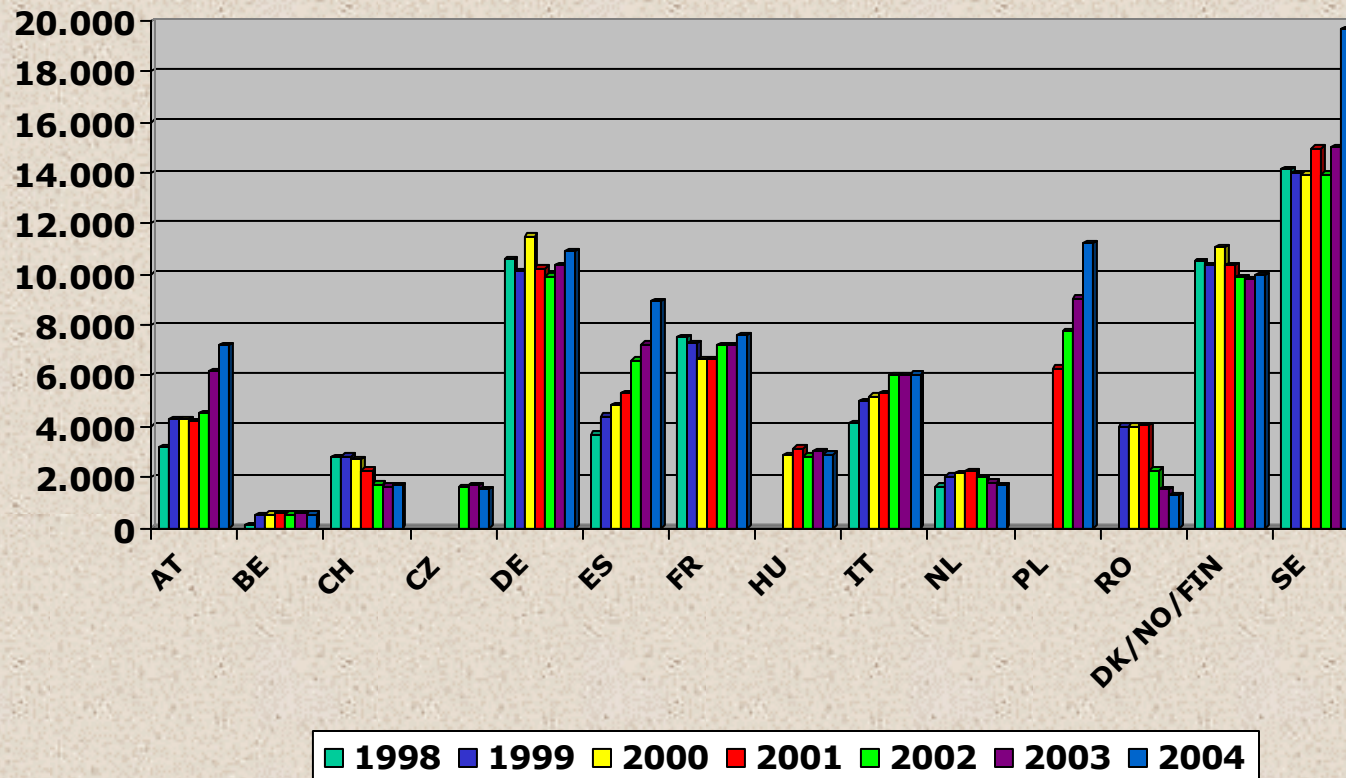

FEP Statistics 2004

Contents

- FEP Summary
- Country reports + detailed statistical data
- FEP survey
- International trade in parquet panels
- The European flooring market
- European construction sector
- European woodworking industry

Statistics 2004

FEP European Federation of the Parquet Industry
FEP Fédération européenne de l'industrie du parquet
FEP Föderation der europäischen Parkett-Industrie

Key figures

- Production 2004
 - “traditional” FEP: 74'205 mio m² (+12.81%)
 - FEP all: 91'150 mio m² (+12.48%)
- Consumption 2004
 - 88'910 mio m² (+5.62%) (“traditional” only)
 - FEP all: 96.136 mio m² (+7.14%)

Parquet production vs. Consumption in 000 m²

Statistics 2004

FEP European Federation of the Parquet Industry
 FEP Fédération européenne de l'industrie du parquet
 FEP Föderation der europäischen Parkett-Industrie

Parquet production 1998-2004

Developments in FEP countries

Parquet production 2004

Relative importance of FEP members

Total production: 91'150 mio m²

FEP European Federation of the Parquet Industry
FEP Fédération européenne de l'industrie du parquet
FEP Föderation der europäischen Parkett-Industrie