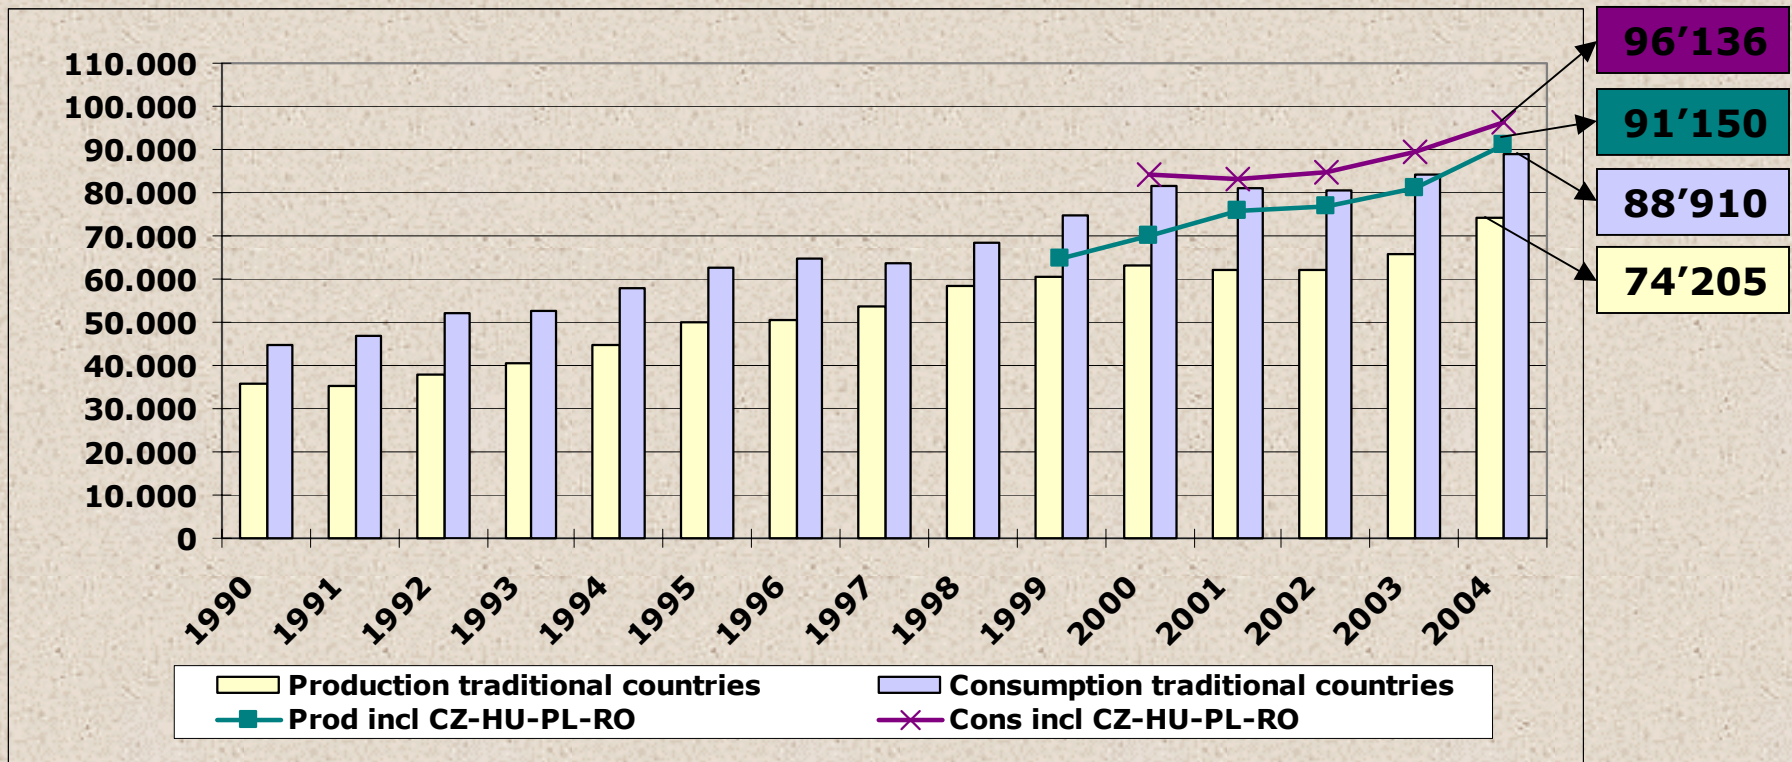

Statistics 2004

FEP European Federation of the Parquet Industry
FEP Fédération européenne de l'industrie du parquet
FEP Föderation der europäischen Parkett-Industrie